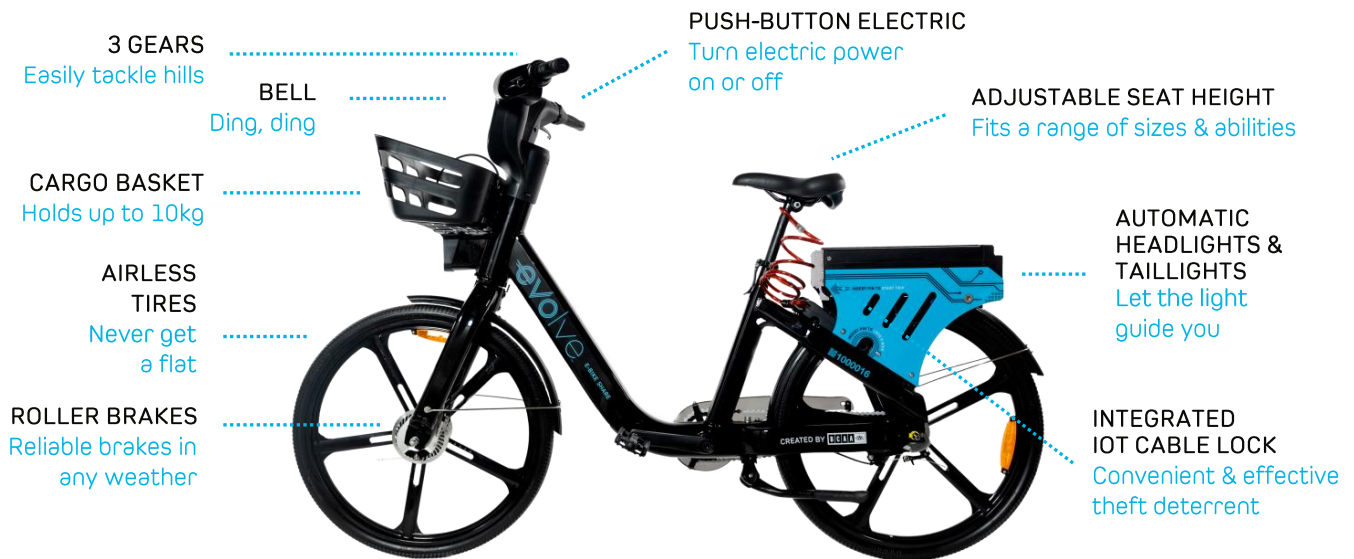

Evolve features

Made to be reliable and easy to use, our e-bikes have been rigorously tested to ensure users feel great about their ride.

No electricity required

Evolve E-Bikes are designed with swappable batteries, meaning they can be located anywhere around your location with minimal equipment. The only requirement is to designate new or existing standard bike racks for the program where users can secure their Evolve using the built-in cable lock. Our team will make regular trips to your location to swap low batteries with fresh ones. Strong Wi-Fi and cellular signal will also be required for users to communicate reliably with the e-bike and app technology.